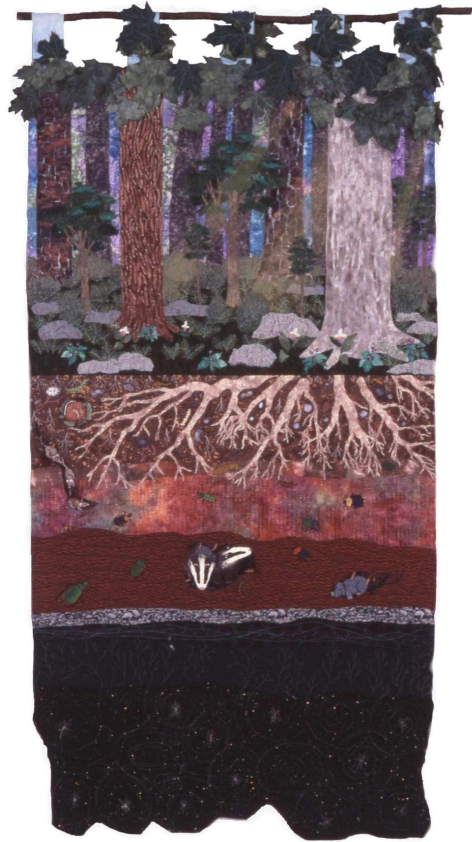

Eileen Doughty

www.DoughtyDesigns.com

Eileen Doughty blends art and science to create her quilts. She often depicts the natural environment and the impact of people upon it. The artist uses many surface design techniques including thread painting, fabric layering, and creating woven borders. Her widely exhibited quilts are in national and international private, public and corporate collections.

- A "Stream"
  © 2002, 20" l x 44" w
- B "Root Domain"
  © 2001, 67" l x 37" w
- C "Welcome Communication"
  © 2002, EFD and Utah Public Art Program
  Center panel 72" l x 56" w,
  Side panels 72" l x 30" w

B